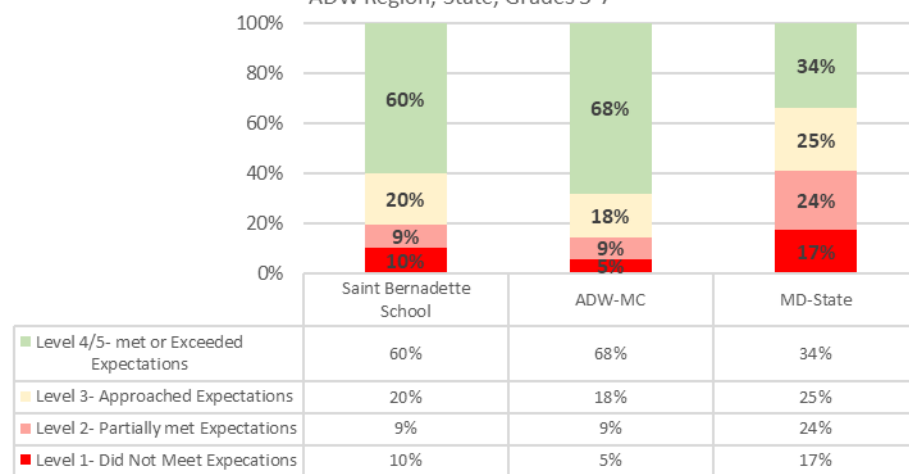

Local Report

Local Comparison Reading-- Saint Bernadette School
2017-18 PARCC Classification- School vs.
ADW Region, State, Grades 3-7

Local Comparison Math-- Saint Bernadette School
2017-18 PARCC Classification- School vs.
ADW Region, State, Grades 3-7

Saint Bernadette School
2017-18 Scantron Performance Bands-- Reading,
EOY Test Grades 3-7

Saint Bernadette School
2017-18 Scantron Performance Bands-- Math, EOY Test Grades 3-7

Growth

Saint Bernadette School
2017-18 Scantron Performance Series--
Gains Analysis-- Reading*