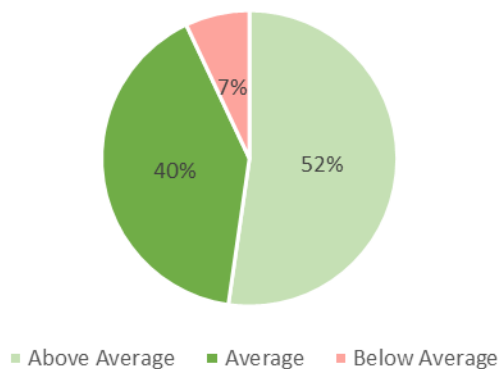

Saint Bernadette School
2017-18 Scantron Performance Bands-- Reading,
EOY Test Grades 3-7