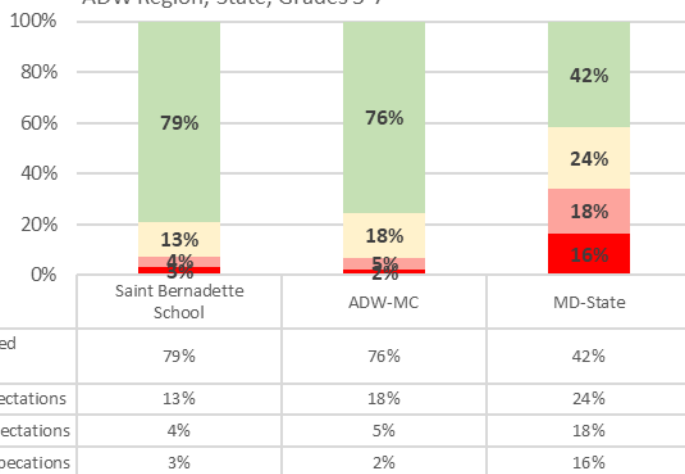

Local Report

Local Comparison Reading-- Saint Bernadette School
2017-18 PARCC Classification- School vs.
ADW Region, State, Grades 3-7

Local Comparison Math-- Saint Bernadette School
2017-18 PARCC Classification- School vs.
ADW Region, State, Grades 3-7