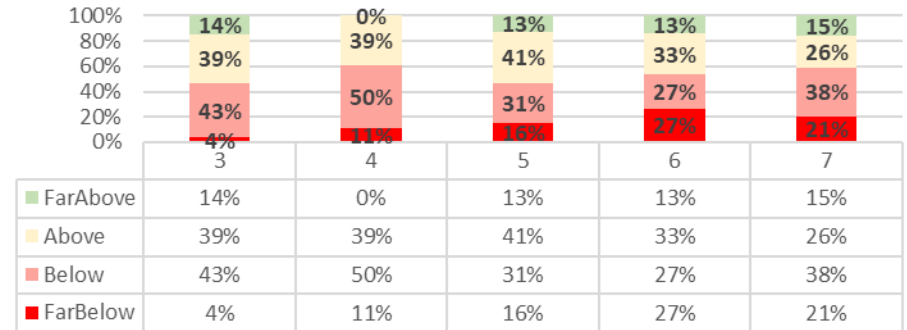

Saint Bernadette School
2017-18 Scantron Performance Series--
Gains Analysis-- Math*

*Any grade below 10 students is not reported