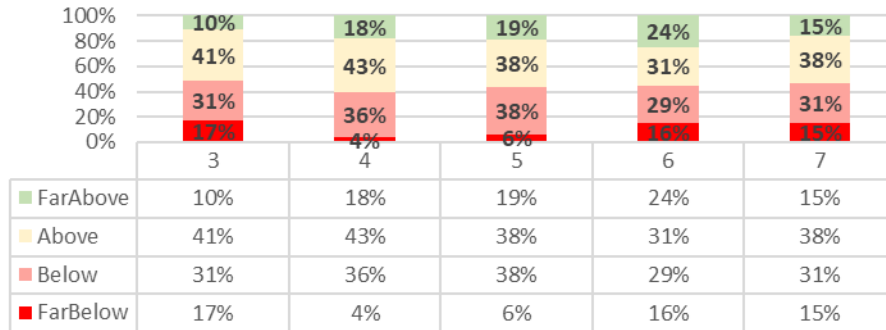

Saint Bernadette School
2017-18 Scantron Performance Bands-- Reading,
EOY Test Grades 3-7

Saint Bernadette School
2017-18 Scantron Performance Bands-- Math, EOY Test Grades 3-7

Growth

Saint Bernadette School
2017-18 Scantron Performance Series--
Gains Analysis-- Reading*