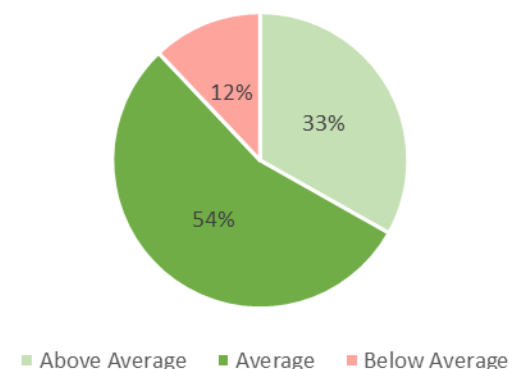

Saint Bernadette School
2017-18 Scantron Performance Bands-- Math, EOY Test Grades 3-7